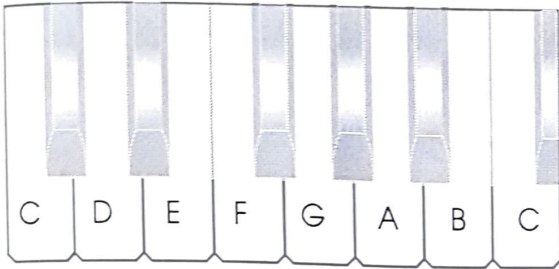

Key of C Major

C Major Scale

DO RE MI FA SOL LA TI DO RE MI RE DO TI LA SOL FA MI RE DO TI DO

Scale on Keyboard

Chords Built on DO (I), FA (IV) and SOL (V)

I IV V

Preparatory Drill: Chords Built on DO (I), FA (IV) and SOL (V)

I IV V I

Preparatory Drill: Rhythm

4/4 6/8

Melodies

To improve reading accuracy, locate the notes of the chord built on DO (I) and determine if the pitches are line/line/line or space/space/space.

1

2 3

4 5 6 7 8